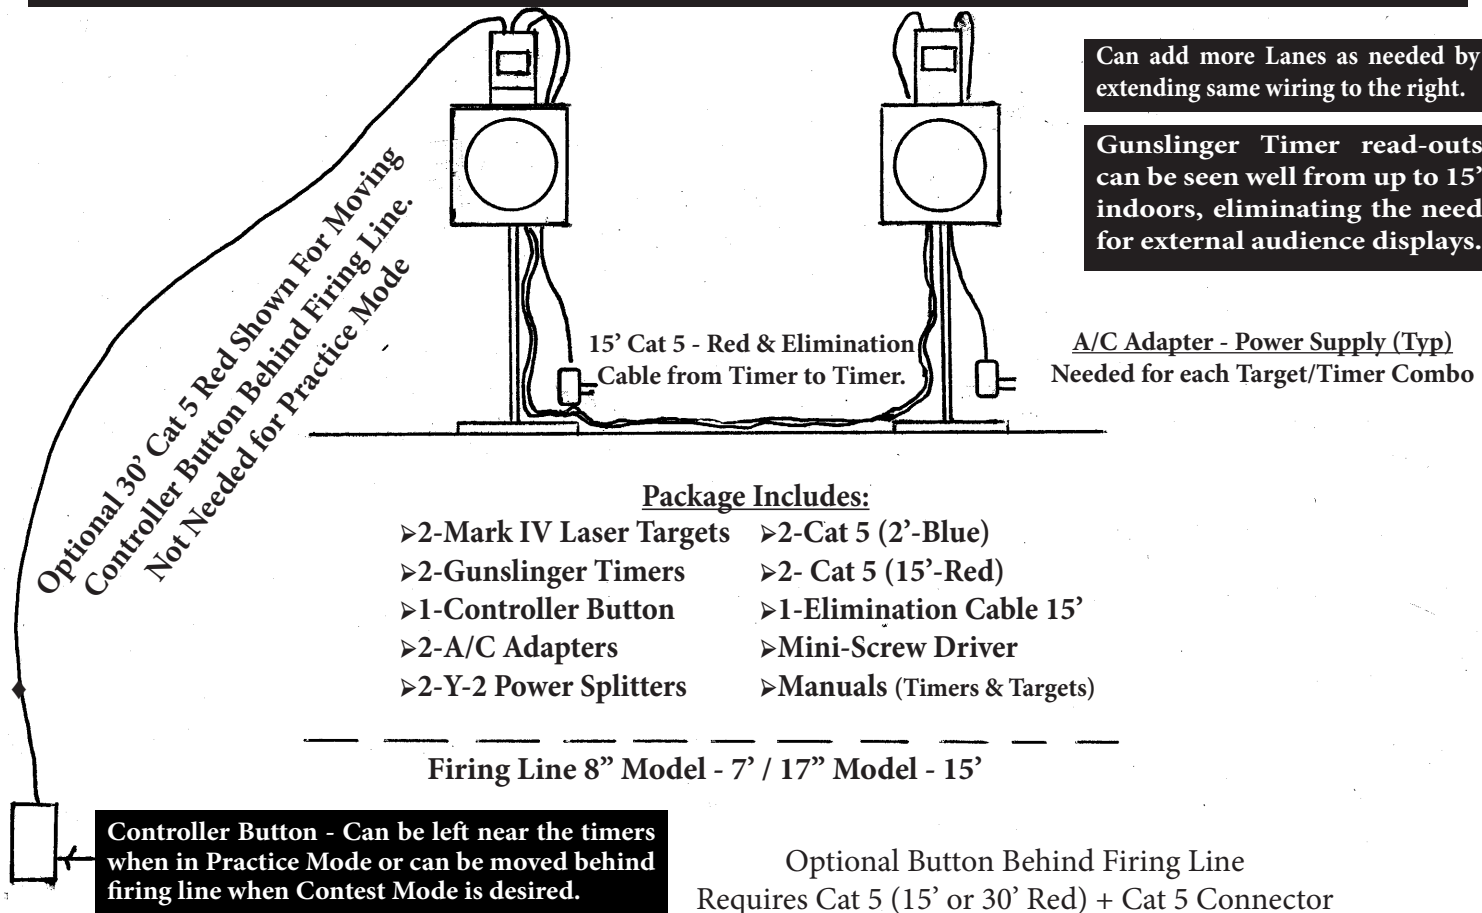

Two Lane Laser Targets - Timers Downrange on Targets (Suggested Wiring Diagram)

Two Lane Laser Targets - Timers Uprange of Targets (Suggested Wiring Diagram)